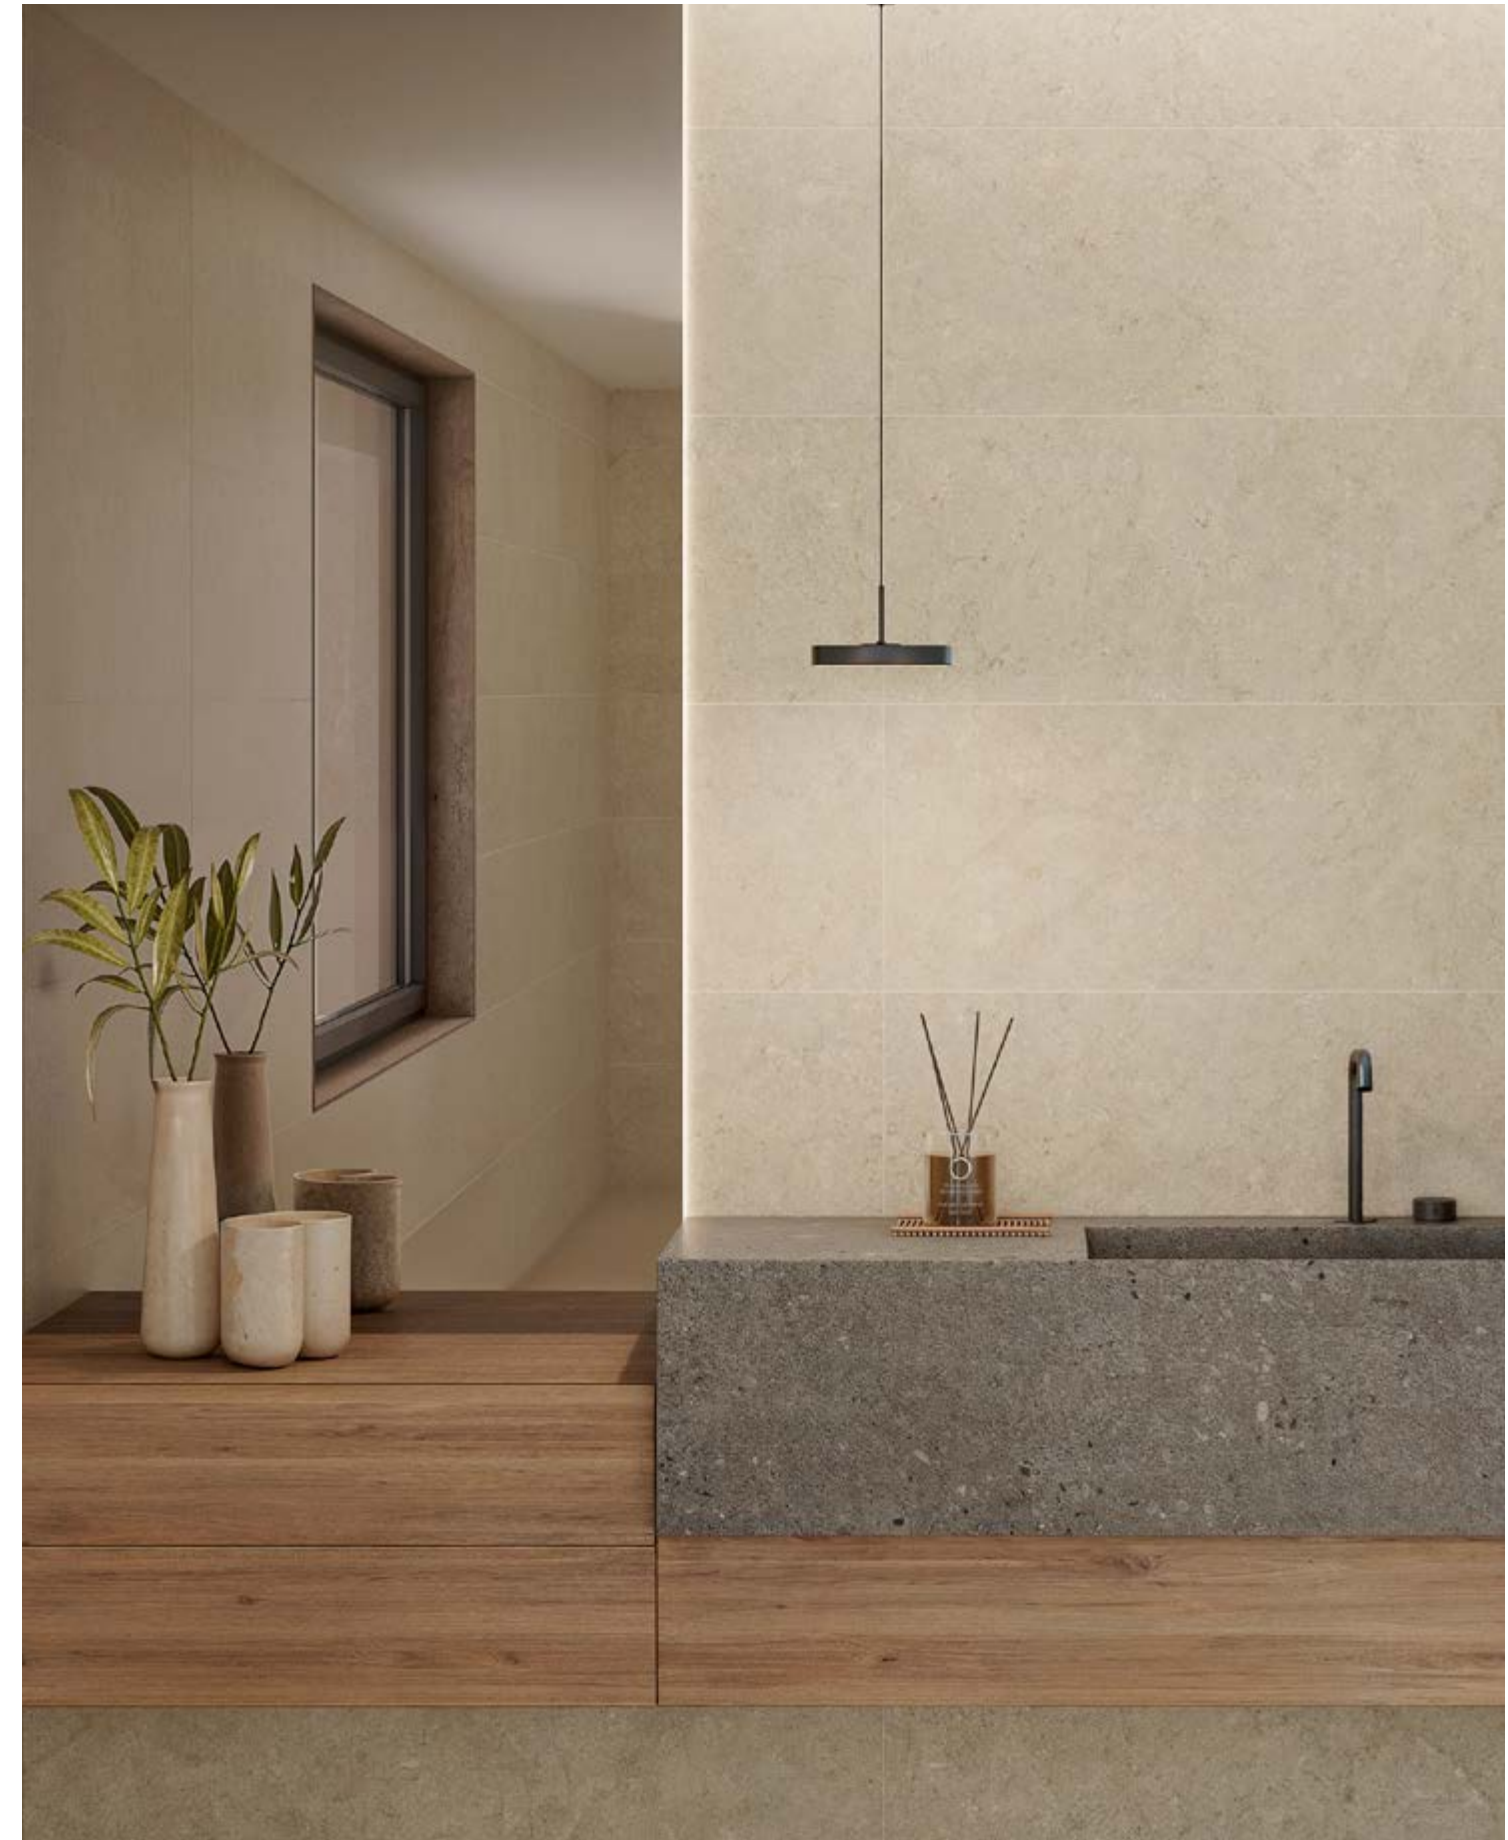

Evelyn Cream  
40x120 cm / 16"x48"  
↘

Evelyn Wall Cream  
40x120 cm / 16"x48"  
↘

Evelyn Cream  
60x120 cm / 24"x48" RC  
↘

marble  
mármol / marbre

white body  
azulejo / pâte blanche

30x60 cm/11.8"x24"

Evelyn Ivory