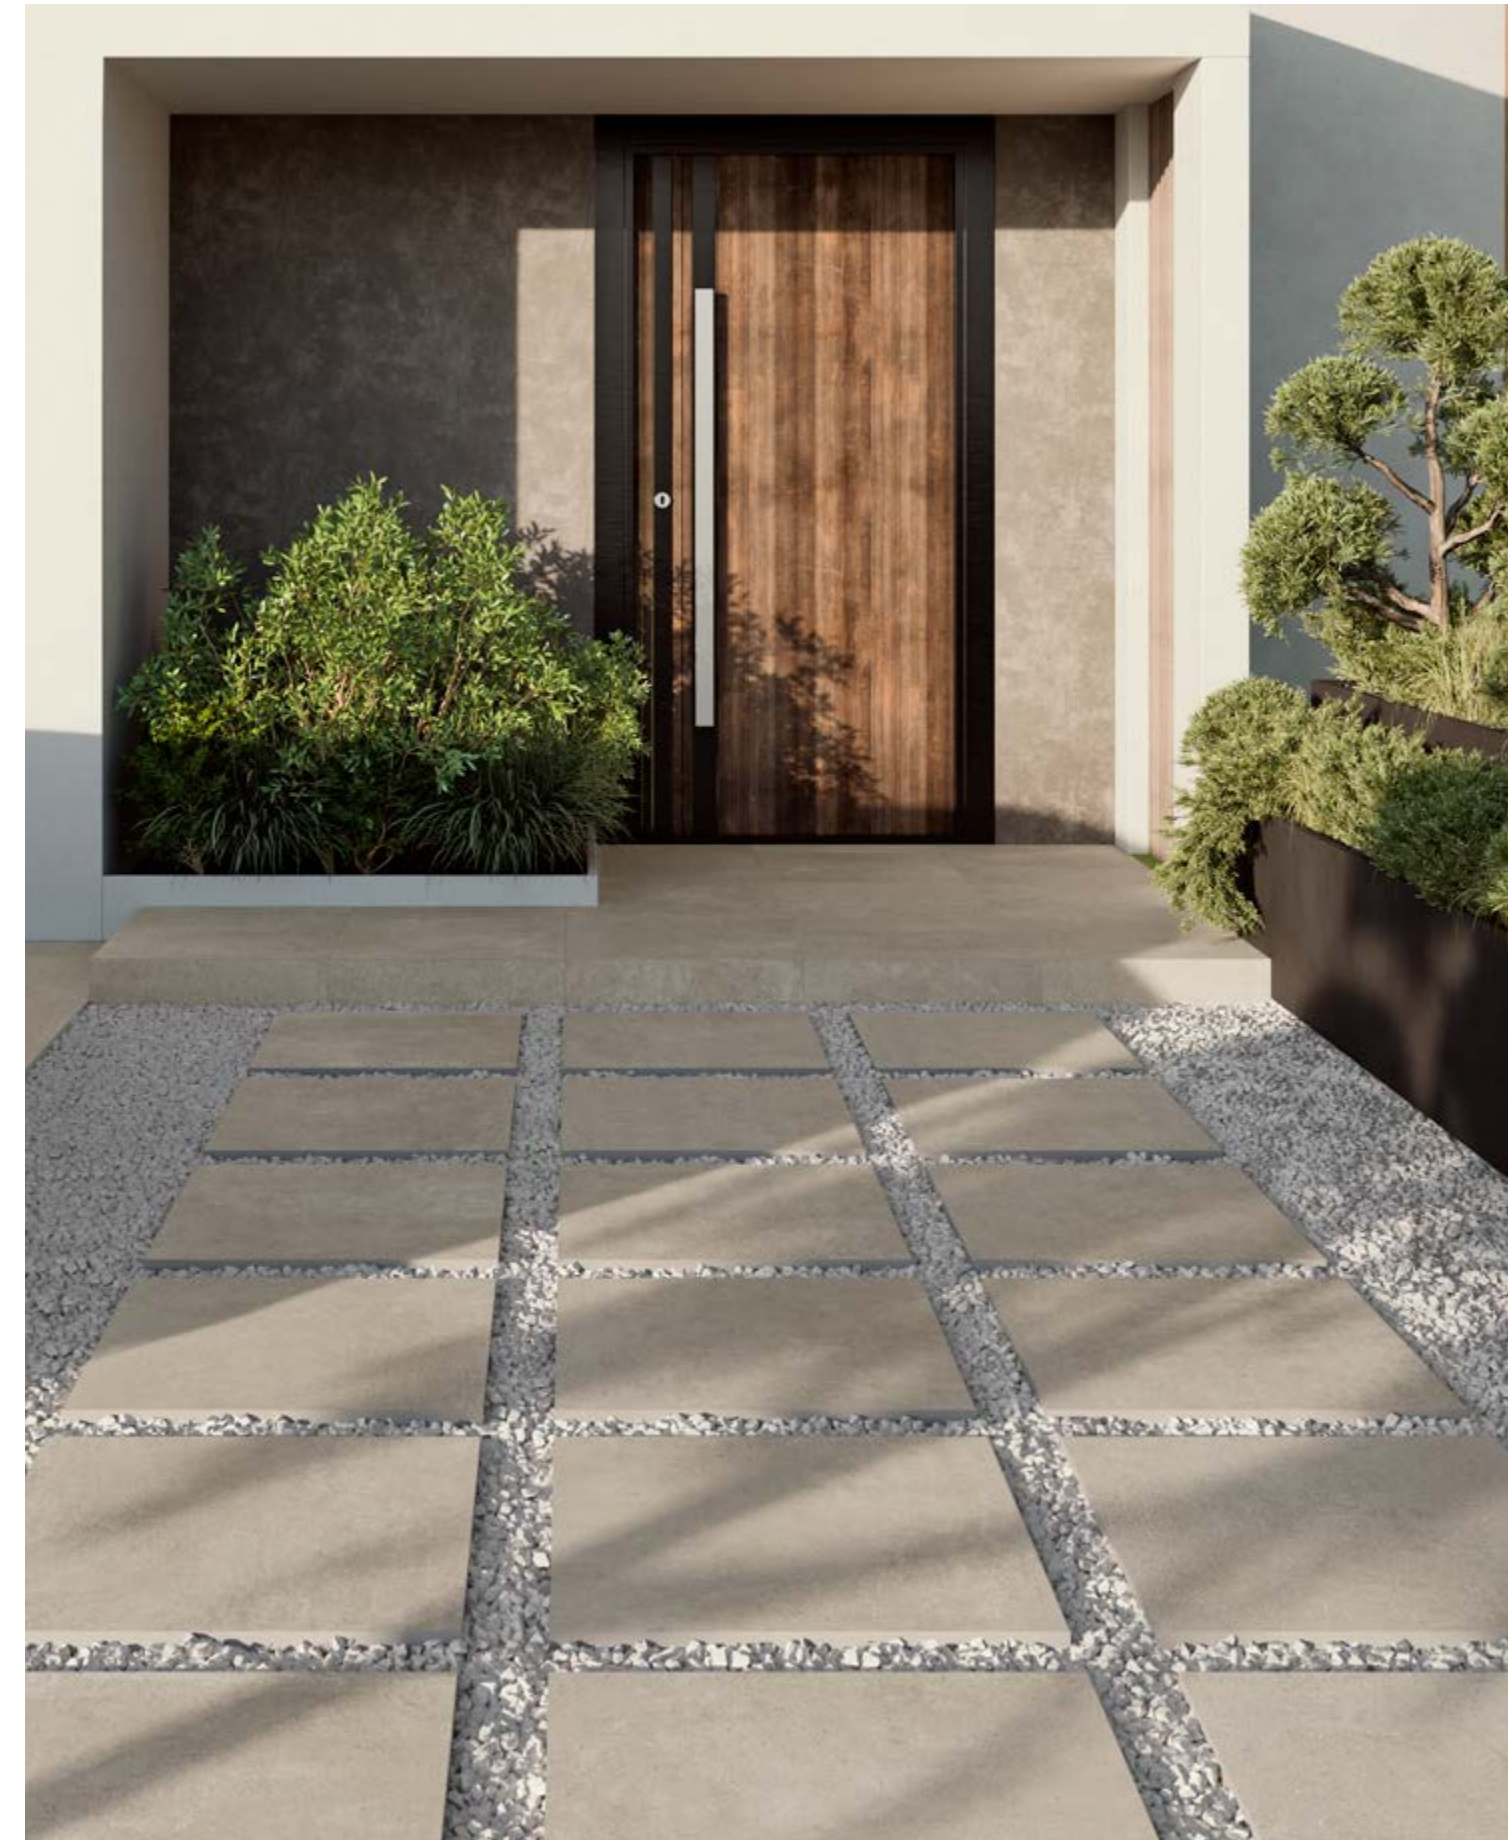

Gravel Extrem White

Gravel Extrem Cream

Gravel Extrem Earth

Gravel Extrem Grey

Gravel Extrem Shadow

Gravel Extrem Earth  
 90x90x2 cm / 24"x48"x0.8 RC  

concrete  
 cemento / ciment